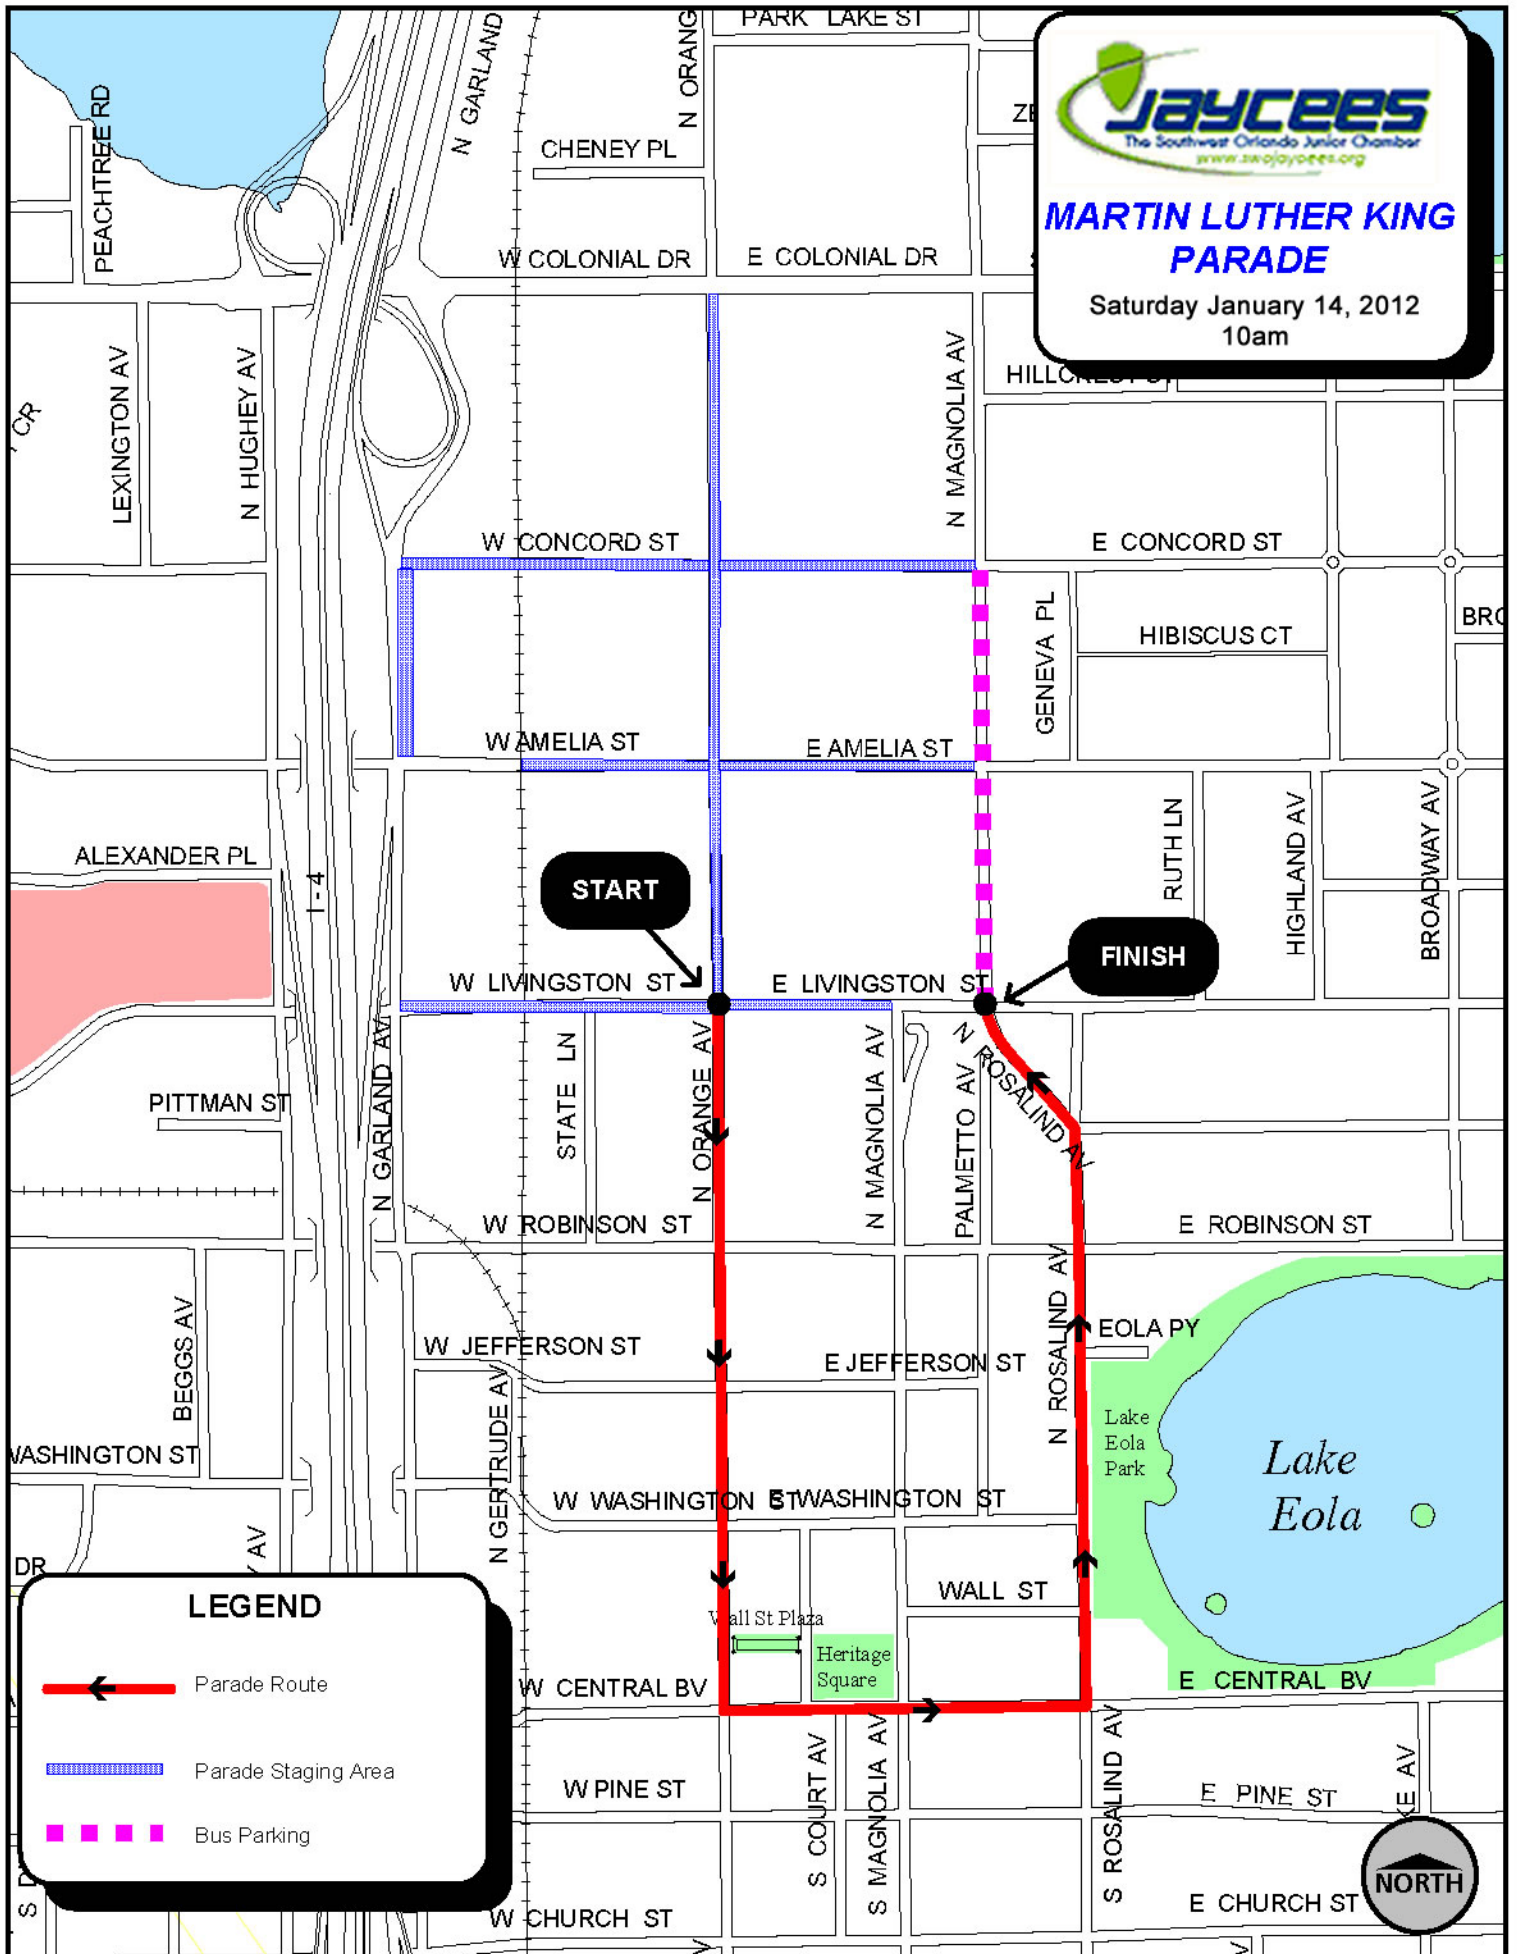

MARTIN LUTHER KING PARADE

Saturday January 14, 2012
10am

START

FINISH

LEGEND

- Parade Route
- Parade Staging Area
- Bus Parking